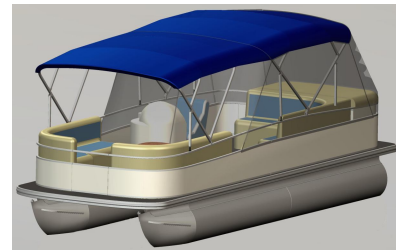

# Pontoon Screen Enclosures

Beat the Bugs and Use Your Boat More  
With a Pontoon Screen Enclosure—New from DOWCO Marine

**Pontoon 1/2 Screen Enclosure...**Includes Aft Canopy with zippers, Front and Back Screens, Port and Starboard Screens and appropriate Mounting Hardware.

**Pontoon 1/2 Screen Enclosure with Bow Canopy...**  
Add a bow canopy to the 1/2 Screen Enclosure to get the effect of a covered front porch. Bow canopy needs to be ordered separately.

**Pontoon Full Screen Enclosure...**Includes Aft Canopy with zippers, Front and Back Screens, Port and Starboard Rear and Front Side Screens and appropriate Mounting Hardware.

**Pontoon Windbreak Enclosure with Bow Canopy and Front Screen Enclosure...**Yet another configuration that can be created using various components. Order the Commander Enclosure and the Front Screens.