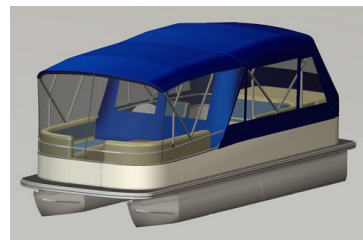

# Pontoon Screen Enclosures

Beat the Bugs and Use Your Boat More  
With a Pontoon Screen Enclosure—New from DOWCO Marine

**Pontoon 1/2 Screen Enclosure...**Includes Aft Canopy with zippers, Front and Back Screens, Port and Starboard Screens and appropriate Mounting Hardware.

**Pontoon 1/2 Screen Enclosure with Bow Canopy...**  
Add a bow canopy to the 1/2 Screen Enclosure to get the effect of a covered front porch. Bow canopy needs to be ordered separately.

**Pontoon Full Screen Enclosure...**Includes Aft Canopy with zippers, Front and Back Screens, Port and Starboard Rear and Front Side Screens and appropriate Mounting Hardware.

**Pontoon Windbreak Enclosure with Bow Canopy and Front Screen Enclosure...**Yet another configuration that can be created using various components. Order the Commander Enclosure and the Front Screens.