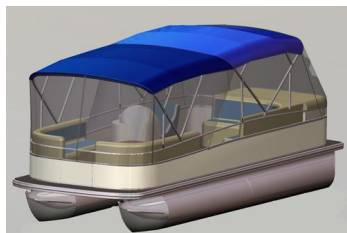

# Pontoon Screen Enclosures

Beat the Bugs and Use Your Boat More  
With a Pontoon Screen Enclosure—New from DOWCO Marine

**Pontoon 1/2 Screen Enclosure...**Includes Aft Canopy with zippers, Front and Back Screens, Port and Starboard Screens and appropriate Mounting Hardware.

**Pontoon 1/2 Screen Enclosure with Bow Canopy...**  
Add a bow canopy to the 1/2 Screen Enclosure to get the effect of a covered front porch. Bow canopy needs to be ordered separately.

**Pontoon Full Screen Enclosure...**Includes Aft Canopy with zippers, Front and Back Screens, Port and Starboard Rear and Front Side Screens and appropriate Mounting Hardware.

**Pontoon Windbreak Enclosure with Bow Canopy and Front Screen Enclosure...**Yet another configuration that can be created using various components. Order the Commander Enclosure and the Front Screens.